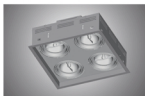

New Grille Spotlight-Interstellar

PAK252540

Color: black
white between black
silver between black
Lamp: AR111

PAK252550

Color: black
white between black
silver between black
Lamp: AR111

PAK252560

Color: black
white between black
silver between black
Lamp: AR111

PAK252570

Color: black
white between black
silver between black
Lamp: AR111

Item Number	Model	Description	Color	Packing
7406438110000	PAK252540	embedded iron frame, single head AR111	black	12
7406463142200	PAK252540	embedded iron frame, single head AR111	white between black	12
7406471144200	PAK252540	embedded iron frame, single head AR111	silver between black	12
7406439110000	PAK252550	embedded iron frame, two heads AR111	black	4
7406464142200	PAK252550	embedded iron frame, two heads AR111	white between black	4
7406472144200	PAK252550	embedded iron frame, two heads AR111	silver between black	4
7406440110000	PAK252560	embedded iron frame, three heads AR111	black	4
7406465142200	PAK252560	embedded iron frame, three heads AR111	white between black	4
7406473144200	PAK252560	embedded iron frame, three heads AR111	silver between black	4
7406441110000	PAK252570	embedded iron frame, four heads AR111	black	4
7406466142200	PAK252570	embedded iron frame, four heads AR111	white between black	4
7406474144200	PAK252570	embedded iron frame, four heads AR111	silver between black	4