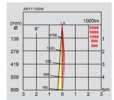

New Grille Spotlight-Interstellar

PAK252540

Color: black
white between black
silver between black
Lamp: AR111

PAK252550

Color: black
white between black
silver between black
Lamp: AR111

PAK252560

Color: black
white between black
silver between black
Lamp: AR111

PAK252570

Color: black
white between black
silver between black
Lamp: AR111

Item Number	Model	Description	Color	Packing
7406438110000	PAK252540	embedded iron frame, single head AR111	black	12
7406463142200	PAK252540	embedded iron frame, single head AR111	white between black	12
7406471144200	PAK252540	embedded iron frame, single head AR111	silver between black	12
7406439110000	PAK252550	embedded iron frame, two heads AR111	black	4
7406464142200	PAK252550	embedded iron frame, two heads AR111	white between black	4
7406472144200	PAK252550	embedded iron frame, two heads AR111	silver between black	4
7406440110000	PAK252560	embedded iron frame, three heads AR111	black	4
7406465142200	PAK252560	embedded iron frame, three heads AR111	white between black	4
7406473144200	PAK252560	embedded iron frame, three heads AR111	silver between black	4
7406441110000	PAK252570	embedded iron frame, four heads AR111	black	4
7406466142200	PAK252570	embedded iron frame, four heads AR111	white between black	4
7406474144200	PAK252570	embedded iron frame, four heads AR111	silver between black	4