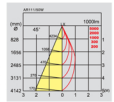

New Grille Spotlight-Interstellar

PAK252540

Color: black
white between black
silver between black
Lamp: AR111

PAK252550

Color: black
white between black
silver between black
Lamp: AR111

PAK252560

Color: black
white between black
silver between black
Lamp: AR111

PAK252570

Color: black
white between black
silver between black
Lamp: AR111

Item Number	Model	Description	Color	Packing
7406438110000	PAK252540	embedded iron frame, single head AR111	black	12
7406463142200	PAK252540	embedded iron frame, single head AR111	white between black	12
7406471144200	PAK252540	embedded iron frame, single head AR111	silver between black	12
7406439110000	PAK252550	embedded iron frame, two heads AR111	black	4
7406464142200	PAK252550	embedded iron frame, two heads AR111	white between black	4
7406472144200	PAK252550	embedded iron frame, two heads AR111	silver between black	4
7406440110000	PAK252560	embedded iron frame, three heads AR111	black	4
7406465142200	PAK252560	embedded iron frame, three heads AR111	white between black	4
7406473144200	PAK252560	embedded iron frame, three heads AR111	silver between black	4
7406441110000	PAK252570	embedded iron frame, four heads AR111	black	4
7406466142200	PAK252570	embedded iron frame, four heads AR111	white between black	4
7406474144200	PAK252570	embedded iron frame, four heads AR111	silver between black	4