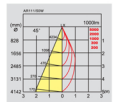

New Grille Spotlight-Interstellar

PAK252540

Color: black
white between black
silver between black
Lamp: AR111

PAK252550

Color: black
white between black
silver between black
Lamp: AR111

PAK252560

Color: black
white between black
silver between black
Lamp: AR111

PAK252570

Color: black
white between black
silver between black
Lamp: AR111

Item Number	Model	Description	Color	Packing
7406438110000	PAK252540	embedded iron frame, single head AR111	black	12
7406463142200	PAK252540	embedded iron frame, single head AR111	white between black	12
7406471144200	PAK252540	embedded iron frame, single head AR111	silver between black	12
7406439110000	PAK252550	embedded iron frame, two heads AR111	black	4
7406464142200	PAK252550	embedded iron frame, two heads AR111	white between black	4
7406472144200	PAK252550	embedded iron frame, two heads AR111	silver between black	4
7406440110000	PAK252560	embedded iron frame, three heads AR111	black	4
7406465142200	PAK252560	embedded iron frame, three heads AR111	white between black	4
7406473144200	PAK252560	embedded iron frame, three heads AR111	silver between black	4
7406441110000	PAK252570	embedded iron frame, four heads AR111	black	4
7406466142200	PAK252570	embedded iron frame, four heads AR111	white between black	4
7406474144200	PAK252570	embedded iron frame, four heads AR111	silver between black	4