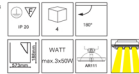

New Grille Spotlight-Interstellar

PAK252540

Color: black
white between black
silver between black
Lamp: AR111

PAK252550

Color: black
white between black
silver between black
Lamp: AR111

PAK252560

Color: black
white between black
silver between black
Lamp: AR111

PAK252570

Color: black
white between black
silver between black
Lamp: AR111

Item Number	Model	Description	Color	Packing
7406438110000	PAK252540	embedded iron frame, single head AR111	black	12
7406463142200	PAK252540	embedded iron frame, single head AR111	white between black	12
7406471144200	PAK252540	embedded iron frame, single head AR111	silver between black	12
7406439110000	PAK252550	embedded iron frame, two heads AR111	black	4
7406464142200	PAK252550	embedded iron frame, two heads AR111	white between black	4
7406472144200	PAK252550	embedded iron frame, two heads AR111	silver between black	4
7406440110000	PAK252560	embedded iron frame, three heads AR111	black	4
7406465142200	PAK252560	embedded iron frame, three heads AR111	white between black	4
7406473144200	PAK252560	embedded iron frame, three heads AR111	silver between black	4
7406441110000	PAK252570	embedded iron frame, four heads AR111	black	4
7406466142200	PAK252570	embedded iron frame, four heads AR111	white between black	4
7406474144200	PAK252570	embedded iron frame, four heads AR111	silver between black	4