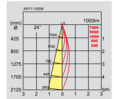

New Grille Spotlight-Interstellar

PAK252540

Color: black
white between black
silver between black
Lamp: AR111

PAK252550

Color: black
white between black
silver between black
Lamp: AR111

PAK252560

Color: black
white between black
silver between black
Lamp: AR111

PAK252570

Color: black
white between black
silver between black
Lamp: AR111

Item Number	Model	Description	Color	Packing
7406438110000	PAK252540	embedded iron frame, single head AR111	black	12
7406463142200	PAK252540	embedded iron frame, single head AR111	white between black	12
7406471144200	PAK252540	embedded iron frame, single head AR111	silver between black	12
7406439110000	PAK252550	embedded iron frame, two heads AR111	black	4
7406464142200	PAK252550	embedded iron frame, two heads AR111	white between black	4
7406472144200	PAK252550	embedded iron frame, two heads AR111	silver between black	4
7406440110000	PAK252560	embedded iron frame, three heads AR111	black	4
7406465142200	PAK252560	embedded iron frame, three heads AR111	white between black	4
7406473144200	PAK252560	embedded iron frame, three heads AR111	silver between black	4
7406441110000	PAK252570	embedded iron frame, four heads AR111	black	4
7406466142200	PAK252570	embedded iron frame, four heads AR111	white between black	4
7406474144200	PAK252570	embedded iron frame, four heads AR111	silver between black	4