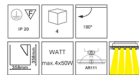

New Grille Spotlight-Interstellar

PAK252540

Color: black
white between black
silver between black
Lamp: AR111

PAK252550

Color: black
white between black
silver between black
Lamp: AR111

PAK252560

Color: black
white between black
silver between black
Lamp: AR111

PAK252570

Color: black
white between black
silver between black
Lamp: AR111

Item Number	Model	Description	Color	Packing
7406438110000	PAK252540	embedded iron frame, single head AR111	black	12
7406463142200	PAK252540	embedded iron frame, single head AR111	white between black	12
7406471144200	PAK252540	embedded iron frame, single head AR111	silver between black	12
7406439110000	PAK252550	embedded iron frame, two heads AR111	black	4
7406464142200	PAK252550	embedded iron frame, two heads AR111	white between black	4
7406472144200	PAK252550	embedded iron frame, two heads AR111	silver between black	4
7406440110000	PAK252560	embedded iron frame, three heads AR111	black	4
7406465142200	PAK252560	embedded iron frame, three heads AR111	white between black	4
7406473144200	PAK252560	embedded iron frame, three heads AR111	silver between black	4
7406441110000	PAK252570	embedded iron frame, four heads AR111	black	4
7406466142200	PAK252570	embedded iron frame, four heads AR111	white between black	4
7406474144200	PAK252570	embedded iron frame, four heads AR111	silver between black	4