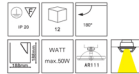

New Grille Spotlight-Interstellar

PAK252540

Color: black
white between black
silver between black
Lamp: AR111

PAK252550

Color: black
white between black
silver between black
Lamp: AR111

PAK252560

Color: black
white between black
silver between black
Lamp: AR111

PAK252570

Color: black
white between black
silver between black
Lamp: AR111

Item Number	Model	Description	Color	Packing
7406438110000	PAK252540	embedded iron frame, single head AR111	black	12
7406463142200	PAK252540	embedded iron frame, single head AR111	white between black	12
7406471144200	PAK252540	embedded iron frame, single head AR111	silver between black	12
7406439110000	PAK252550	embedded iron frame, two heads AR111	black	4
7406464142200	PAK252550	embedded iron frame, two heads AR111	white between black	4
7406472144200	PAK252550	embedded iron frame, two heads AR111	silver between black	4
7406440110000	PAK252560	embedded iron frame, three heads AR111	black	4
7406465142200	PAK252560	embedded iron frame, three heads AR111	white between black	4
7406473144200	PAK252560	embedded iron frame, three heads AR111	silver between black	4
7406441110000	PAK252570	embedded iron frame, four heads AR111	black	4
7406466142200	PAK252570	embedded iron frame, four heads AR111	white between black	4
7406474144200	PAK252570	embedded iron frame, four heads AR111	silver between black	4