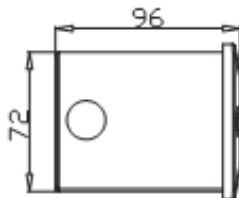

#### Applications

Stairway, walkway, residential outdoor, amenity, landscape, passageway etc

Model	Lamp	Aperture (mm)	Dimension (mm)
PAK-M14A-009K	9W CFL	225x73x90	230x80x96