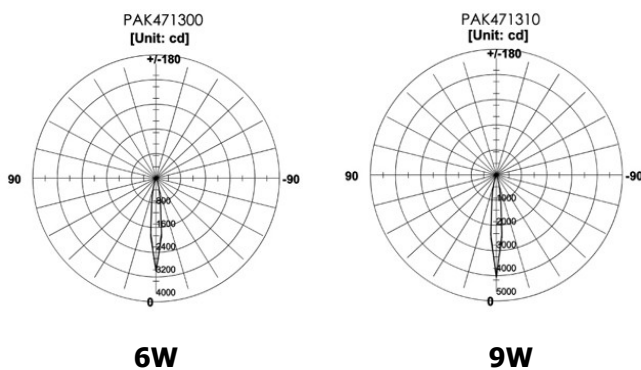

Features

- Patented compact design
- Optical lens for precise and even light distribution
- High quality aluminium alloy housing
- Professionally designed heat diffusing fin for longer LED life
- Toughened high temperature glass cover
- 9W and 6W High Power LED options
- DMX control option
- Built-in electronic control gear
- IP65
- Colour available: Red, green, blue, yellow and white
- Rotational base and angle adjustable
- Installation: installation base, ground insertion

Applications

Wall washing, parks, amenity, residential outdoor, landscape, facade, etc

6W

9W

Model	Power	Current (A)	Weight(kg)	Dimension (mm)	Light Color
PAK-L07-006C-FZ-W-A	6x 1W	0.15A	1.3	160x130x290	White
PAK-L07-006C-FZ-B-B	6x 1W	0.15A	1.3	160x130x290	Blue