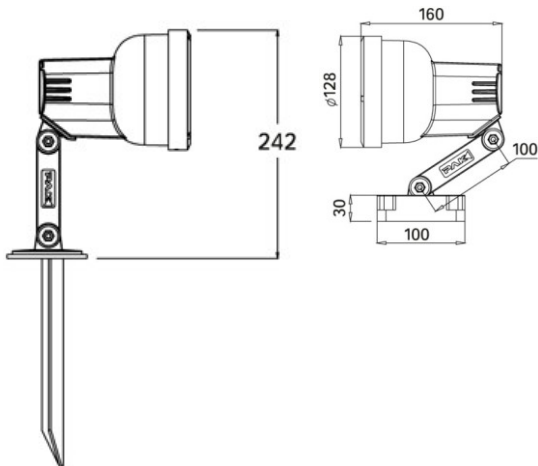

LED Projector

PAK L07 LED Series 6W/9W

The L07 LED 6W and 9W are stylish and compact projector lights utilizing high power, energy efficient LEDs. Ideal for architectural spotlighting, it features a rotational base or ground insertion base to suit most installations.

Features

- Patented compact design
- Optical lens for precise and even light distribution
- High quality aluminium alloy housing
- Professionally designed heat diffusing fin for longer LED life
- Toughened high temperature glass cover
- 9W and 6W High Power LED options
- DMX control option
- Built-in electronic control gear
- IP65
- Colour available: Red, green, blue, yellow and white
- Rotational base and angle adjustable
- Installation: installation base, ground insertion

Applications

Wall washing, parks, amenity, residential outdoor, landscape, facade, etc

6W

9W

Model	Power	Current (A)	Weight(kg)	Dimension (mm)	Light Color
PAK-L07-006C-FZ-W-A	6x 1W	0.15A	1.3	160x130x290	White
PAK-L07-006C-FZ-B-B	6x 1W	0.15A	1.3	160x130x290	Blue