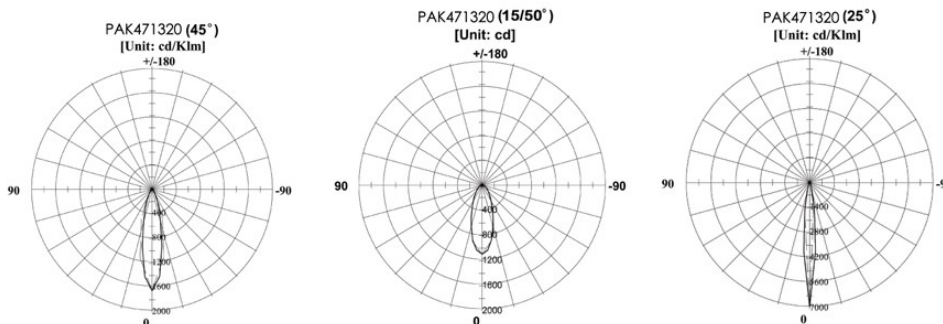

#### Applications

Wall washing, archway, amenity, commercial, residential outdoor, landscape, etc

Model	Power	Current (A)	Weight (Kg)	Dimension (mm)	LED Colour
PAK-L07-022C-DW-A	22x 1W	0.25A	5	350x220x85	White
PAK-L07-022C-DB-B	22x 1W	0.25A	5	350x220x85	Blue
PAK-L07-022C-DG-B	22x 1W	0.25A	5	350x220x85	Green
PAK-L07-022C-DR-B	22x 1W	0.25A	5	350x220x85	Red
PAK-L07-022C-DY-A	22x 1W	0.25A	5	350x220x85	Yellow
PAK-L07-022C-DH-B	22x 1W	0.25A	5	350x220x85	RGB