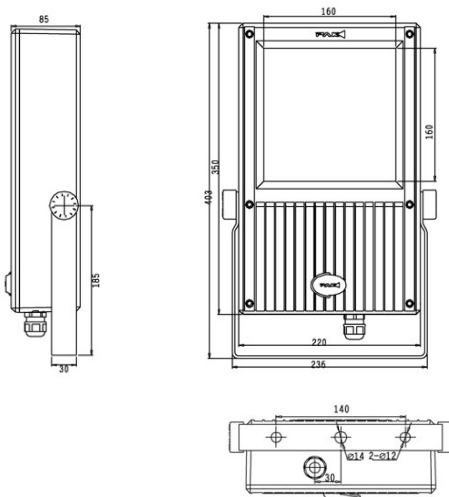

#### Features

- Patented compact design
- Optical lens for precise and even light distribution
- High quality 2 piece aluminium alloy housing
- Professionally designed heat diffusing fin for longer LED life
- Toughened high temperature glass cover
- 22 High Power LEDs
- DMX control option
- Built-in electronic control gear
- Angle adjustable
- IP65
- LED Colour available: Red, green, blue, yellow and white
- Installation: bracket, installation base

#### Applications

Wall washing, archway, amenity, commercial, residential outdoor, landscape, etc

Model	Power	Current (A)	Weight (Kg)	Dimension (mm)	LED Colour
PAK-L07-022C-DW-A	22x 1W	0.25A	5	350x220x85	White
PAK-L07-022C-DB-B	22x 1W	0.25A	5	350x220x85	Blue
PAK-L07-022C-DG-B	22x 1W	0.25A	5	350x220x85	Green
PAK-L07-022C-DR-B	22x 1W	0.25A	5	350x220x85	Red
PAK-L07-022C-DY-A	22x 1W	0.25A	5	350x220x85	Yellow
PAK-L07-022C-DH-B	22x 1W	0.25A	5	350x220x85	RGB