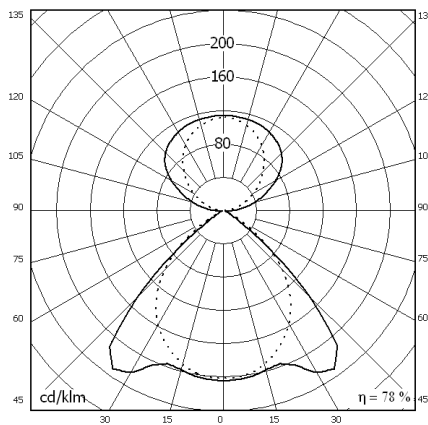

#### Application

Offices, conference rooms, commercial, residential, education, etc

Model	Tube	Power(W)	Dimension (mm)	Rope length (mm)
PAK-A08-128C-A06	T5	28W×2	1296x305.5x42.5	1500
PAK-A08-135C-A06	T5	35W×2	1596x305.5x42.5	1500