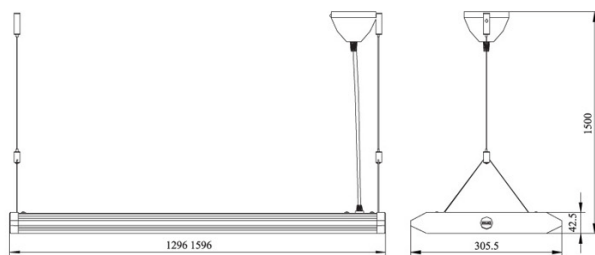

#### Application

Offices, conference rooms, commercial, residential, education, etc

Model	Tube	Power(W)	Dimension (mm)	Rope length (mm)
PAK-A08-128C-A06	T5	28W×2	1296x305.5x42.5	1500
PAK-A08-135C-A06	T5	35W×2	1596x305.5x42.5	1500