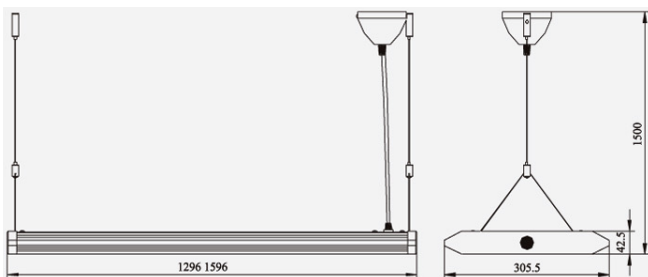

Features

- Direct and Indirect Light Distribution effect
- Extruded aluminium alloy body
- Anti-glare cover with anti-UV treatment to prevent discolouration
- Built-in energy efficient PAK low loss electronic ballast, high power factor and low temperature operation
- Equipped with 3 PAK's T5 fluorescent tubes for higher energy efficiency and excellent CRI
- Rear panel clip-in cover for easy maintenance
- Metallic Silver Grey finish
- Installation: Suspended

Application

Offices, conference rooms, commercial, residential, education, etc

Model	Tube	Power(W)	Dimension (mm)	Rope length (mm)
PAK-A08-128C-A07	T5	28W×3	1296x305.5x42.5	1500
PAK-A08-135C-A07	T5	35W×3	1596x305.5x42.5	1500