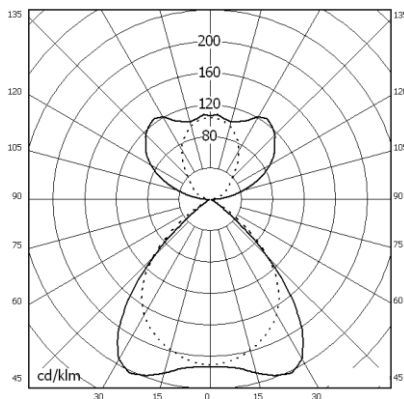

Application

Offices, conference rooms, commercial, residential, education, etc

Model	Tube	Power(W)	Dimension (mm)	Rope length (mm)
PAK-A08-128C-A07	T5	28W×3	1296x305.5x42.5	1500
PAK-A08-135C-A07	T5	35W×3	1596x305.5x42.5	1500