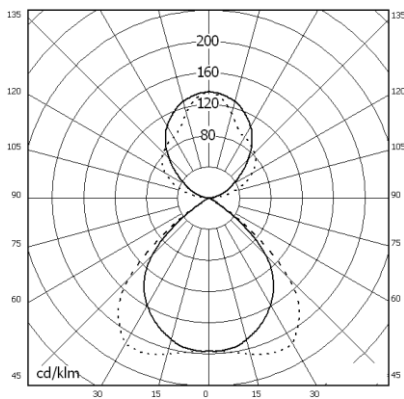

Features

- Direct and Indirect Light Distribution effect
- Extruded aluminium alloy body
- Anti-glare cover with anti-UV treatment to prevent discolouration
- Built-in energy efficient PAK low loss electronic ballast, high power factor and low temperature operation
- Equipped with twin PAK's T5 fluorescent tubes higher energy efficiency and excellent CRI
- Rear panel clip-in cover for easy maintenance
- Metallic Silver Grey finish
- Installation: Suspended

Application

Offices, conference rooms, commercial,

Model	Tube	Power(W)	Dimension (mm)	Rope length (mm)
PAK-A08-128C-A08	T5	28W×2	1204x304x65	1500
PAK-A08-135C-A08	T5	35W×2	1504x304x65	1500