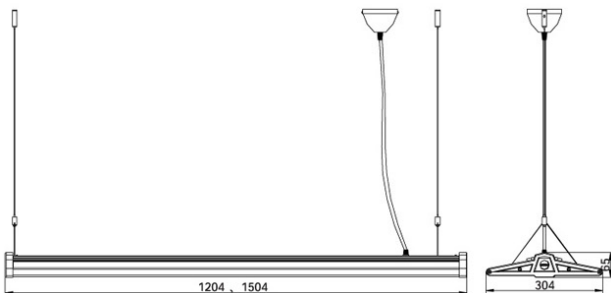

Features

- Direct and Indirect Light Distribution effect
- Extruded aluminium alloy body
- Anti-glare cover with anti-UV treatment to prevent discolouration
- Built-in energy efficient PAK low loss electronic ballast, high power factor and low temperature operation
- Equipped with twin PAK's T5 fluorescent tubes higher energy efficiency and excellent CRI
- Rear panel clip-in cover for easy maintenance
- Metallic Silver Grey finish
- Installation: Suspended

Application

Offices, conference rooms, commercial,

Model	Tube	Power(W)	Dimension (mm)	Rope length (mm)
PAK-A08-128C-A08	T5	28W×2	1204x304x65	1500
PAK-A08-135C-A08	T5	35W×2	1504x304x65	1500