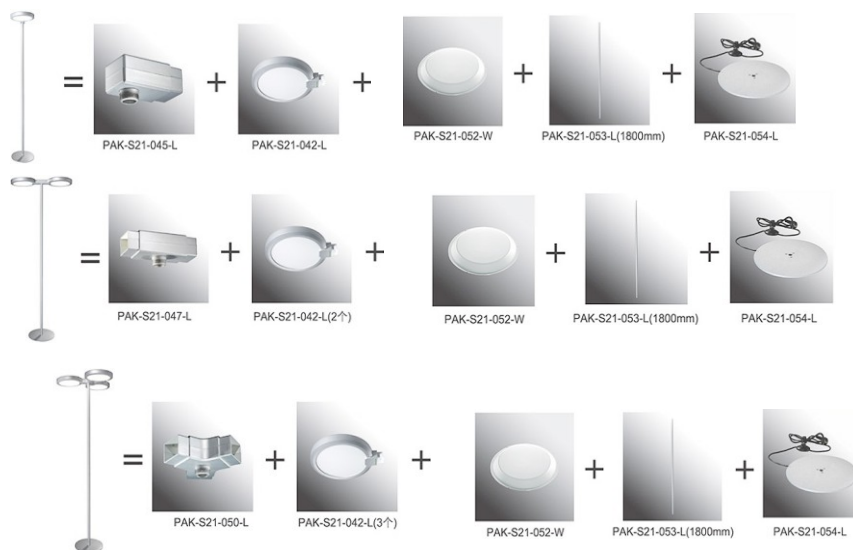

T5 ELITE

Elite S21

The Elite S21 is a versatile high end designer fixture that satisfies both form and function. Fitted with circular T5 lamps and electronic control gears, they are an energy efficient solution for use in offices, commercial centres and residential applications. Suitable for partial lighting on a stand, ceiling or wall mounted

Features

- Direct and Indirect Light Distribution effect
- Extruded aluminium alloy body
- Anti-glare cover with anti-UV treatment to prevent discolouration
- Single, Twin or Triple Configuration
- Built-in energy efficient PAK low loss electronic ballast, high power factor and low temperature operation
- Equipped with twin PAK's T5 fluorescent tubes higher energy efficiency and excellent CRI
- Rear panel clip-in cover for easy maintenance
- Metallic Silver Grey finish
- Installation: On Stand, Ceiling or Wall Mounted

Application

Offices, conference rooms, commercial, residential, education, etc

Model	Tube	Power(W)	Dimensions (mm)
PAK-S21-042-L	T5 Circular	28W	380*310*66.5