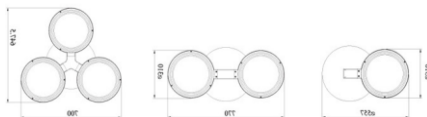

T5 ELITE

Elite S21

The Elite S21 is a versatile high end designer fixture that satisfies both form and function. Fitted with circular T5 lamps and electronic control gears, they are an energy efficient solution for use in offices, commercial centres and residential applications. Suitable for partial lighting on a stand, ceiling or wall mounted

Features

- Direct and Indirect Light Distribution effect
- Extruded aluminium alloy body
- Anti-glare cover with anti-UV treatment to prevent discolouration
- Single, Twin or Triple Configuration
- Built-in energy efficient PAK low loss electronic ballast, high power factor and low temperature operation
- Equipped with twin PAK's T5 fluorescent tubes higher energy efficiency and excellent CRI
- Rear panel clip-in cover for easy maintenance
- Metallic Silver Grey finish
- Installation: On Stand, Ceiling or Wall Mounted

Application

Offices, conference rooms, commercial, residential, education, etc

Model	Tube	Power(W)	Dimensions (mm)
PAK-S21-042-L	T5 Circular	28W	380*310*66.5