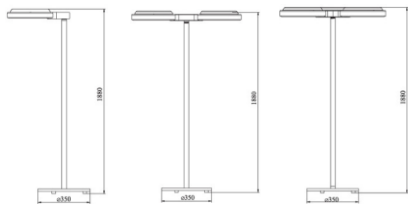

T5 ELITE

Elite S21

The Elite S21 is a versatile high end designer fixture that satisfies both form and function. Fitted with circular T5 lamps and electronic control gears, they are an energy efficient solution for use in offices, commercial centres and residential applications. Suitable for partial lighting on a stand, ceiling or wall mounted

Features

- Direct and Indirect Light Distribution effect
- Extruded aluminium alloy body
- Anti-glare cover with anti-UV treatment to prevent discolouration
- Single, Twin or Triple Configuration
- Built-in energy efficient PAK low loss electronic ballast, high power factor and low temperature operation
- Equipped with twin PAK's T5 fluorescent tubes higher energy efficiency and excellent CRI
- Rear panel clip-in cover for easy maintenance
- Metallic Silver Grey finish
- Installation: On Stand, Ceiling or Wall Mounted

Application

Offices, conference rooms, commercial, residential, education, etc

Model	Tube	Power(W)	Dimensions (mm)
PAK-S21-042-L	T5 Circular	28W	380*310*66.5