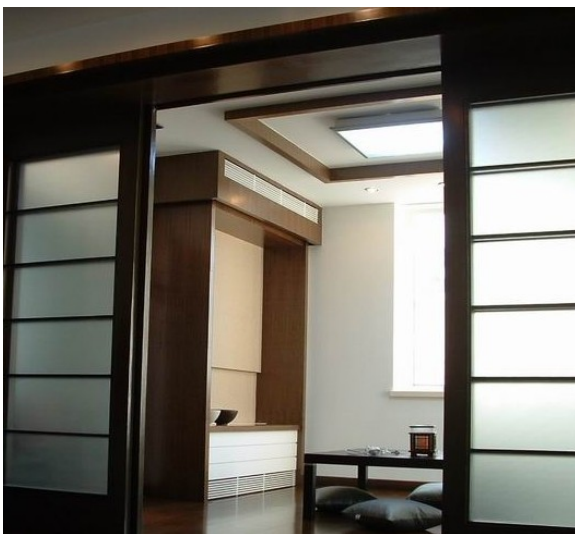

Ceiling-mounted Light

D18 Series

PAK's range of Ceiling-mounted Lights are professionally designed under extensive Research and Development to provide the best possible optics for softer, more even light distribution and reduced glare.

Features

- Cover: High quality transparent PMMA
- Housing: Aluminium alloy, durable oxidized surface finish
- Base: cold-rolled steel board, high intensity and anti-deformation
- Professional optical design under scientific analysis for softer lighting anti-glare and increased luminance
- Built-in energy efficient PAK low loss electronic ballast, high power factor and low temperature operation
- Equipped with PAK's PLT lamps, high energy efficiency and excellent CRI
- Dust-proof gasket prevents environmental contaminants
- Concaved designed base for good heat diffusion of the ballasts and lamps
- Special design options: additional decorative colour at both sides, white or orange

Application

Bedroom, living room, balcony, corridor, etc.

Model	Base	Power	Weight (Kg)	Dimension (mm)	Housing Colour	Cover Colour
PAK-D18-40W001	2G 11 4Pin	3*40W	4.7	635*380*88	Silver + White	White
PAK-D18-40W002	2G 11 4Pin	3*40W	4.7	635*380*88	Silver + Orange	White
PAK-D18-40W003	2G 11 4Pin	3*40W	4.7	635*380*88	Silver + White	Dotted White
PAK-D18-40W004	2G 11 4Pin	3*40W	4.7	635*380*88	Silver + Orange	Dotted White
PAK-D18-36W001	2G 11 4Pin	3*36W	4.5	500*500*87	Silver + White	White
PAK-D18-36W002	2G 11 4Pin	3*36W	4.5	500*500*87	Silver + Orange	White
PAK-D18-36W003	2G 11 4Pin	3*36W	4.5	500*500*87	Silver + White	Dotted White
PAK-D18-36W004	2G 11 4Pin	3*36W	4.5	500*500*87	Silver + Orange	Dotted White