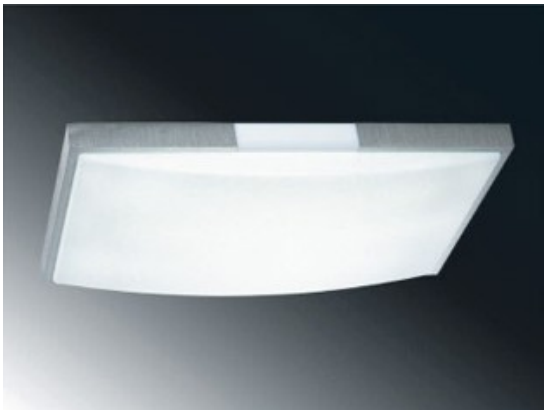

Ceiling-mounted Light

D18 Series

PAK's range of Ceiling-mounted Lights are professionally designed under extensive Research and Development to provide the best possible optics for softer, more even light distribution and reduced glare.

Features

- Cover: High quality transparent PMMA
- Housing: Aluminium alloy, durable oxidized surface finish
- Base: cold-rolled steel board, high intensity and anti-deformation
- Professional optical design under scientific analysis for softer lighting anti-glare and increased luminance
- Built-in energy efficient PAK low loss electronic ballast, high power factor and low temperature operation
- Equipped with PAK's PLT lamps, high energy efficiency and excellent CRI
- Dust-proof gasket prevents environmental contaminants
- Concaved designed base for good heat diffusion of the ballasts and lamps
- Special design options: additional decorative colour at both sides, white or orange

Application

Bedroom, living room, balcony, corridor, etc.

Model	Base	Power	Weight (Kg)	Dimension (mm)	Housing Colour	Cover Colour
PAK-D18-40W001	2G 11 4Pin	3*40W	4.7	635*380*88	Silver + White	White
PAK-D18-40W002	2G 11 4Pin	3*40W	4.7	635*380*88	Silver + Orange	White
PAK-D18-40W003	2G 11 4Pin	3*40W	4.7	635*380*88	Silver + White	Dotted White
PAK-D18-40W004	2G 11 4Pin	3*40W	4.7	635*380*88	Silver + Orange	Dotted White
PAK-D18-36W001	2G 11 4Pin	3*36W	4.5	500*500*87	Silver + White	White
PAK-D18-36W002	2G 11 4Pin	3*36W	4.5	500*500*87	Silver + Orange	White
PAK-D18-36W003	2G 11 4Pin	3*36W	4.5	500*500*87	Silver + White	Dotted White
PAK-D18-36W004	2G 11 4Pin	3*36W	4.5	500*500*87	Silver + Orange	Dotted White