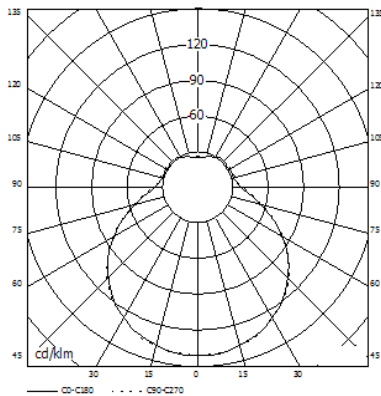

Ceiling-mounted Light

D20 Series

PAK's range of Ceiling-mounted Lights are professionally designed under extensive Research and Development to provide the best possible optics for softer, more even light distribution and reduced glare.

Features

- Cover: high quality transparent PMMA
- Frame: flame-retardant, anti-UV ABS plastic
- Base: cold-rolled steel board, high intensity and anti-deformation
- Professional optical design under scientific analysis for softer lighting, anti-glare and increased luminance
- Built-in energy efficient PAK low loss electronic ballast, high power factor and low temperature operation
- Equipped with PAK's twin circular T6 fluorescent lamp, high light efficiency and excellent CRI
- Clip-in installation design, rotary cover with dust-proof gasket prevents environmental contaminants
- Concaved designed base for good heat diffusion of the ballasts and lamps
- Frame color option: purple, clear, champagne, silver