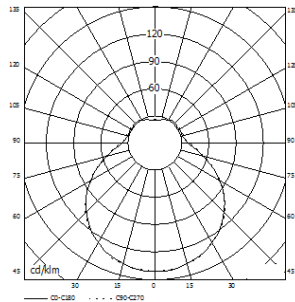

Ceiling-mounted Light

D23 Series

PAK's range of Ceiling-mounted Lights are professionally designed under extensive Research and Development to provide the best possible optics for softer, more even light distribution and reduced glare.

Features

- Cover: high quality transparent Mitsubishi® PMMA, with outstanding optical features
- Weather proof, abrasion resistant, scratch resistant surface and anti-fog properties
- Up to 93% light transmission.
- Housing: flame-retardant, anti-UV ABS plastic
- Base: cold-rolled steel, powder coated finish
- Specially rotary design for easy installation and maintenance
- Range of lamp options available
- Frosted or Clear cover options