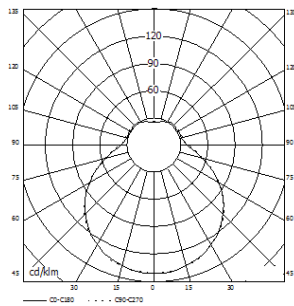

Ceiling-mounted Light

D25 Series

PAK's range of Ceiling-mounted Lights are professionally designed under extensive Research and Development to provide the best possible optics for softer, more even light distribution and reduced glare.

Features

- Cover: high quality transparent Mitsubishi® PMMA, with outstanding optical features
- Weather proof, abrasion resistant, scratch resistant surface and anti-fog properties
- Up to 93% light transmission.
- Housing: flame-retardant, anti-UV ABS plastic
- Base: cold-rolled steel, powder coated finish
- Specially rotary design for easy installation and maintenance
- Range of lamp options available
- Frosted or Clear cover options

Application

Kitchen, bathroom, High humidity areas, etc.

Model	Lamp	Weight (Kg)	Dimension (mm)	Cover
PAK-D25-A13	13W	0.21	147*64	Frosted
PAK-D25-B13	13W	0.21	147*64	Clear
PAK-D25-A25	25W	0.36	200*70	Frosted
PAK-D25-B25	25W	0.36	200*70	Clear