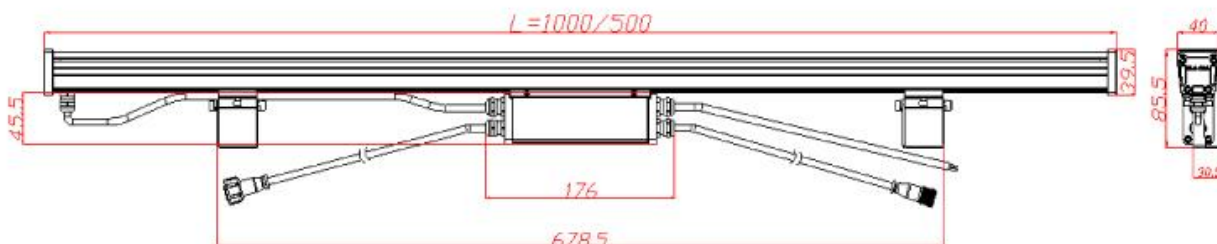

LED Power Supply

- Quality cold-rolled steel housing with polyester coating
- Easy to install
- PF > 0.9

Applications

Wall washing, Facade, Amenity, Commercial Indoor, Landscape, etc.

Product Image & Fixture Diagram

Single Colour Version

RGB Version

L86 LED Linear Light

350W LED Power Supply (Non-waterproof)

Lighting Distribution

Tech Info

Model No.	Part No.	Power	Voltage	CCT	Beam Angle	IP Rating	Length (m)	Pack QTY
PAK463430	PAK-LED-L86-009C-Y	9W	DC24V	3000K	30°	IP65	0.5	8
PAK463431	PAK-LED-L86-009C-W	9W	DC24V	6000K	30°	IP65	0.5	8
PAK463432	PAK-LED-L86-018C-Y	18W	DC24V	3000K	30°	IP65	1	8
PAK463433	PAK-LED-L86-018C-W	18W	DC24V	6000K	30°	IP65	1	8
PAK463434	PAK-LED-L86-024C-Y	24W	DC24V	3000K	30°	IP65	1	8
PAK463435	PAK-LED-L86-024C-W	24W	DC24V	6000K	30°	IP65	1	8
PAK463436	PAK-LED-L86-036C-Y	36W	DC24V	3000K	30°	IP65	1	8
PAK463437	PAK-LED-L86-036C-W	36W	DC24V	6000K	30°	IP65	1	8
PAK463438	PAK-LED-L86-009C-RGB	9W	DC24V	RGB	30°	IP65	0.5	8
PAK463439	PAK-LED-L86-018C-RGB	18W	DC24V	RGB	30°	IP65	1	8
PAK463440	PAK-LED-L86-024C-RGB	24W	DC24V	RGB	30°	IP65	1	8
PAK463441	PAK-LED-L86-036C-RGB	36W	DC24V	RGB	30°	IP65	1	8
PAK070010	PAK-GY-B018B	DMX512	DC24V	-	-	-	-	1
PAK073500	PAK-GY-350F-24V	350W	180-240V	-	-	-	-	1