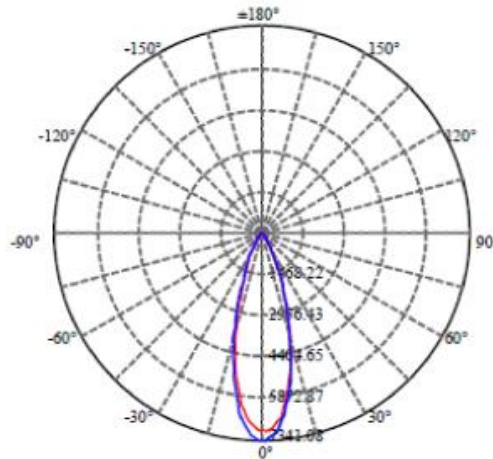

Single Colour Version

RGB Version

L86 LED Linear Light

350W LED Power Supply (Non-waterproof)

Lighting Distribution

Tech Info

Model No.	Part No.	Power	Voltage	CCT	Beam Angle	IP Rating	Length (m)	Pack QTY
PAK463430	PAK-LED-L86-009C-Y	9W	DC24V	3000K	30°	IP65	0.5	8
PAK463431	PAK-LED-L86-009C-W	9W	DC24V	6000K	30°	IP65	0.5	8
PAK463432	PAK-LED-L86-018C-Y	18W	DC24V	3000K	30°	IP65	1	8
PAK463433	PAK-LED-L86-018C-W	18W	DC24V	6000K	30°	IP65	1	8
PAK463434	PAK-LED-L86-024C-Y	24W	DC24V	3000K	30°	IP65	1	8
PAK463435	PAK-LED-L86-024C-W	24W	DC24V	6000K	30°	IP65	1	8
PAK463436	PAK-LED-L86-036C-Y	36W	DC24V	3000K	30°	IP65	1	8
PAK463437	PAK-LED-L86-036C-W	36W	DC24V	6000K	30°	IP65	1	8
PAK463438	PAK-LED-L86-009C-RGB	9W	DC24V	RGB	30°	IP65	0.5	8
PAK463439	PAK-LED-L86-018C-RGB	18W	DC24V	RGB	30°	IP65	1	8
PAK463440	PAK-LED-L86-024C-RGB	24W	DC24V	RGB	30°	IP65	1	8
PAK463441	PAK-LED-L86-036C-RGB	36W	DC24V	RGB	30°	IP65	1	8
PAK070010	PAK-GY-B018B	DMX512	DC24V	-	-	-	-	1
PAK073500	PAK-GY-350F-24V	350W	180-240V	-	-	-	-	1