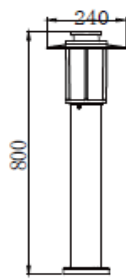

Features

- High quality extruded aluminum alloy housing
- Polyester powder coated finish to withstand arduous environments
- High grade PC diffuser with high transmittance, provides even lighting effect
- Built-in E27 lamp holder, easy to install 7W LED bulb or 24W FCL
- IP54

Applications

Façade, Amenity, Landscape, etc.

Product Image & Fixture Diagram

P52