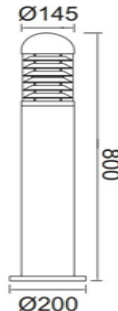

Features

- High quality extruded aluminum alloy housing
- Polyester powder coated finish to withstand arduous environments
- High grade PC diffuser with high transmittance, provides even lighting effect
- Built-in E27 lamp holder, easy to install 7W LED bulb or 24W FCL
- IP54

Applications

Façade, Amenity, Landscape, etc.

Product Image & Fixture Diagram

P52

P53

P54

P56

P57

Specifications

Model No.	Part No.	Suitable Lamp	Height (mm)	Voltage	Pack QTY
PAK501347	PAK-LED-P52-007K	7W LED Bulb	800	220V	15
PAK501348	PAK-LED-P53-007K	7W LED Bulb	800	220V	12
PAK501349	PAK-LED-P54-007K	7W LED Bulb	600	220V	10
PAK501350	PAK-LED-P56-007K	7W LED Bulb	800	220V	15
PAK501351	PAK-LED-P57-007K	7W LED Bulb	600	220V	13