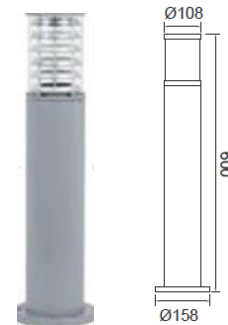

P57

Specifications

Model No.	Part No.	Suitable Lamp	Height (mm)	Voltage	Pack QTY
PAK501347	PAK-LED-P52-007K	7W LED Bulb	800	220V	15
PAK501348	PAK-LED-P53-007K	7W LED Bulb	800	220V	12
PAK501349	PAK-LED-P54-007K	7W LED Bulb	600	220V	10
PAK501350	PAK-LED-P56-007K	7W LED Bulb	800	220V	15
PAK501351	PAK-LED-P57-007K	7W LED Bulb	600	220V	13