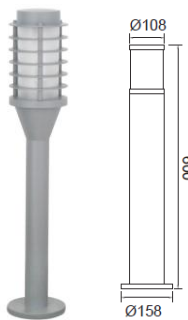

Features

- High quality extruded aluminum alloy housing
- Polyester powder coated finish to withstand arduous environments
- High grade PC diffuser with high transmittance, provides even lighting effect
- Built-in E27 lamp holder, easy to install 7W LED bulb or 24W FCL
- IP54

Applications

Façade, Amenity, Landscape, etc.

Product Image & Fixture Diagram

P52

P53

P54

P56

P57

Specifications

Model No.	Part No.	Suitable Lamp	Height (mm)	Voltage	Pack QTY
PAK501347	PAK-LED-P52-007K	7W LED Bulb	800	220V	15
PAK501348	PAK-LED-P53-007K	7W LED Bulb	800	220V	12
PAK501349	PAK-LED-P54-007K	7W LED Bulb	600	220V	10
PAK501350	PAK-LED-P56-007K	7W LED Bulb	800	220V	15
PAK501351	PAK-LED-P57-007K	7W LED Bulb	600	220V	13